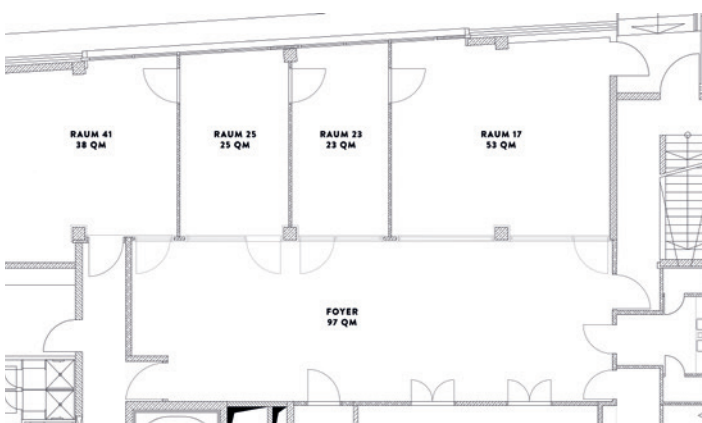

OVERVIEW GROUND FLOOR