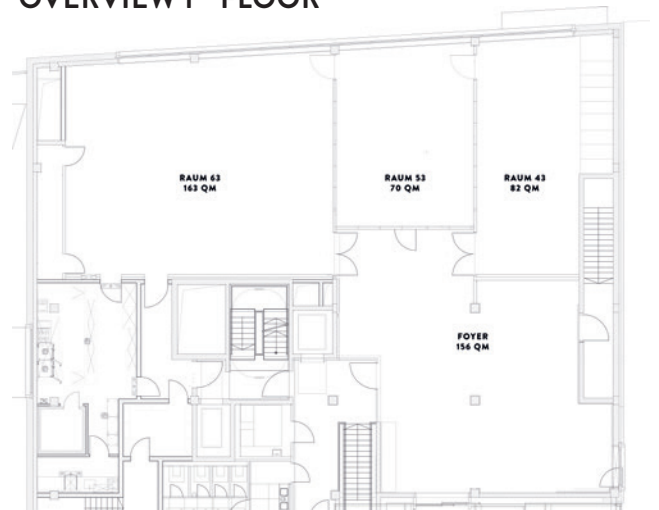

OVERVIEW 1ST FLOOR

CONTACT

Lea Friedrich, Head of Group & Convention Sales
+49 69 907459 399
convention.museumsufer@scandichotels.com