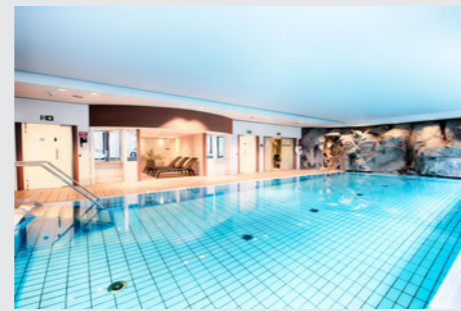

The most impressive Congress Location in Frankfurt
Air-conditioned conference center (total area 1.227 m²) with access to the terrace, 14 conference rooms for up to 1.000 persons and 395 rooms and suites

Veranstaltungsräume / Bestuhlungspläne | Event rooms / Seating plans

Icon	Icon	Icon	Icon	Icon	Icon	Icon	Icon	Icon	Icon	Icon	Icon
Nummer number	Raum room	Raumgröße room size (in m)	Fläche area (in m²)	Deckenhöhe ceiling high (in m)	Bankett gala-style	Theater theatre-style	Tagung Boardroom	Rezeption reception	Klassenraum classroom- style	U-Form U-shape	Forum Forum
Erdgeschoss ground floor											
	Europa	24,6 x 15,8	390	5,0	300	500	möglich	400	300	-	-
1	Frankfurt 1	13,2 x 15,8	208	5,0	150	280	möglich	210	130	-	-
2	Frankfurt 2	11,4 x 15,8	179	5,0	100	210	möglich	180	100	-	-
3	Berlin	16,5 x 7,8	128	3,0	80	120	40	120	72	45	-
4	Kopenhagen	6,6 x 7,4	48	3,0	20	50	20	-	24	20	-
5	Brüssel	3,5 x 4,9	18	3,0	6	-	-	-	-	-	-
6	Heidelberg	11,3 x 5,1	57	3,0	30	60	24	-	30	27	-
7	Barcelona	7,9 x 5,0	40	3,0	10	20	12	-	18	12	-
8	Hamburg	11,3 x 5,1	57	3,0	30	60	24	-	30	21	-
9	London	6,6 x 4,9	32	3,0	10	20	12	-	12	12	-
10	Boardroom	6,9 x 5,1	35	3,0	-	-	10	-	-	-	-
11	Bibliothek	6,3 x 5,5	35	3,0	10	20	15	-	15	15	-
12	Amsterdam	12,6 x 7,3	92	2,8	40	70	36	-	400	30	-
13	The Studio	5,9 x 7,7	45	2,7	30	36	18	-	24	15	-
14	Forum	6,07 x 5,95	36	3,0	-	-	-	-	-	-	20