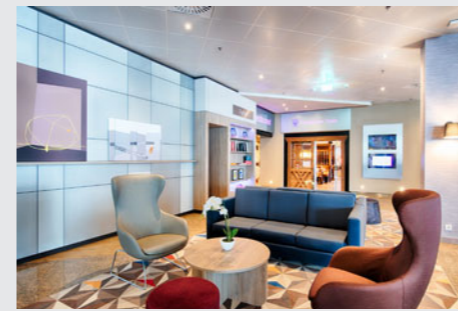

The most impressive Congress Location in Frankfurt
Air-conditioned conference center (total area 1.227 m²) with access to the terrace, 14 conference rooms for up to 1.000 persons and 395 rooms and suites

Veranstaltungsräume / Bestuhlungspläne | Event rooms / Seating plans

Icon	Icon	Icon	Icon	Icon	Icon	Icon	Icon	Icon	Icon	Icon	Icon
Nummer number	Raum room	Raumgröße room size (in m)	Fläche area (in m²)	Deckenhöhe ceiling high (in m)	Bankett gala-style	Theater theatre-style	Tagung Boardroom	Rezeption reception	Klassenraum classroom- style	U-Form U-shape	Forum Forum
Erdgeschoss ground floor											
	Europa	24,6 x 15,8	390	5,0	300	500	möglich	400	300	-	-
1	Frankfurt 1	13,2 x 15,8	208	5,0	150	280	möglich	210	130	-	-
2	Frankfurt 2	11,4 x 15,8	179	5,0	100	210	möglich	180	100	-	-
3	Berlin	16,5 x 7,8	128	3,0	80	120	40	120	72	45	-
4	Kopenhagen	6,6 x 7,4	48	3,0	20	50	20	-	24	20	-
5	Brüssel	3,5 x 4,9	18	3,0	6	-	-	-	-	-	-
6	Heidelberg	11,3 x 5,1	57	3,0	30	60	24	-	30	27	-
7	Barcelona	7,9 x 5,0	40	3,0	10	20	12	-	18	12	-
8	Hamburg	11,3 x 5,1	57	3,0	30	60	24	-	30	21	-
9	London	6,6 x 4,9	32	3,0	10	20	12	-	12	12	-
10	Boardroom	6,9 x 5,1	35	3,0	-	-	10	-	-	-	-
11	Bibliothek	6,3 x 5,5	35	3,0	10	20	15	-	15	15	-
12	Amsterdam	12,6 x 7,3	92	2,8	40	70	36	-	400	30	-
13	The Studio	5,9 x 7,7	45	2,7	30	36	18	-	24	15	-
14	Forum	6,07 x 5,95	36	3,0	-	-	-	-	-	-	20